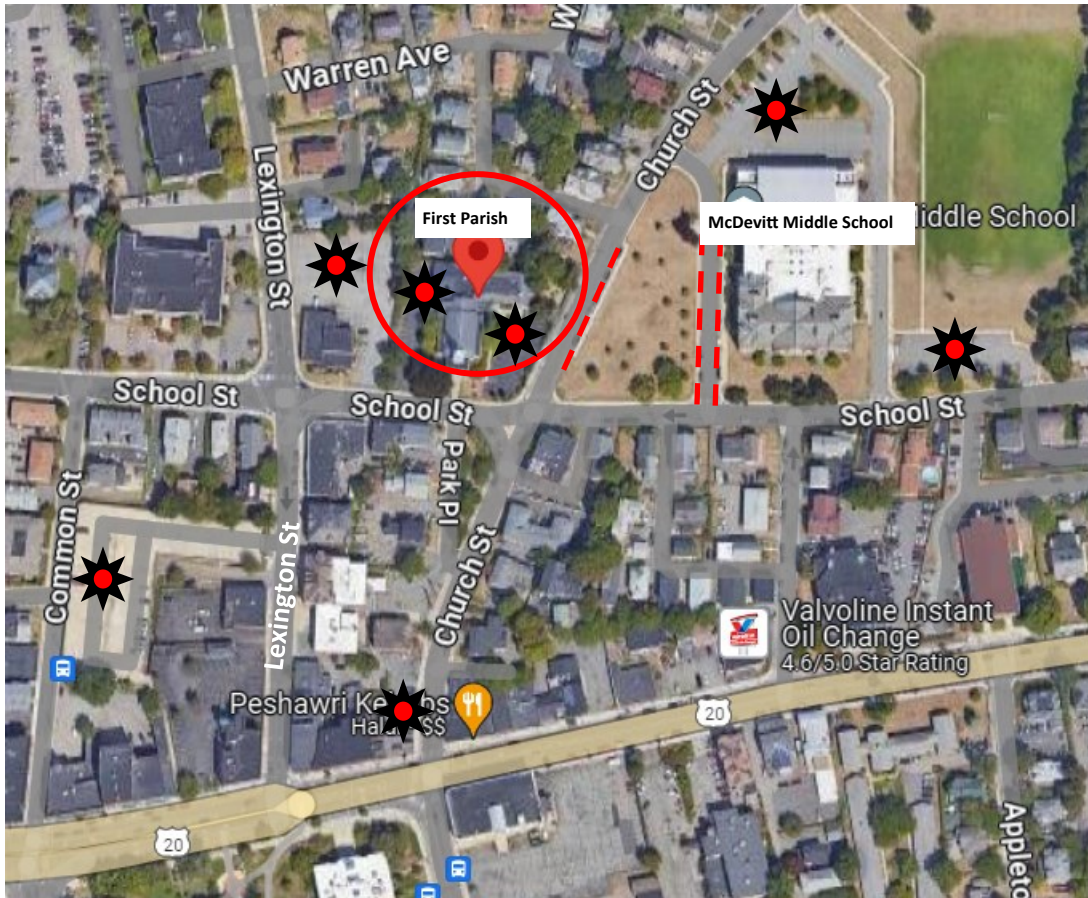

Parking guidance for First Parish in Waltham

50 Church Street, Waltham, MA

Print this out and bring it with you, if you can!

There are two small parking lots at the First Parish, on either side of the building. *We expect those to fill up early!*

In addition you can park at any of these locations:

- **McDevitt Middle School**, 75 Church St, Waltham, MA, across Church St from the First Parish
- **Behind Weight Watchers**, 101 School St, Waltham, MA, at the corner of School and Lexington
- **Municipal lot** on Church Street, near Rt 20
- **Central Square parking deck**, 1 Common St, Waltham, MA, between Lexington and Common Streets.

Legend:

On-street parking available

Parking lots